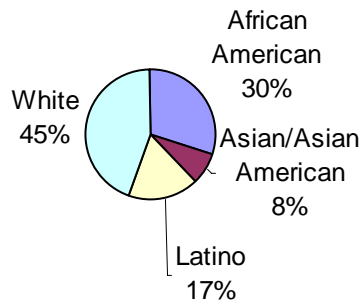

Fact Sheet

The Manhattan Country School Student Body

In 2007-2008 MCS has an enrollment of 197 children (96 boys and 101 girls) from 169 families.

**Make-up of the MCS Student Body
2006-2007**

18% of MCS students self-identify as multiracial. These students are assigned proportionally to the groupings in the chart to the left.

MCS is committed to enrolling a student body that has no racial or ethnic majority. Economic diversity is ensured through a sliding scale tuition system.

Students of Color Enrolled at MCS and Independent Schools Nationally