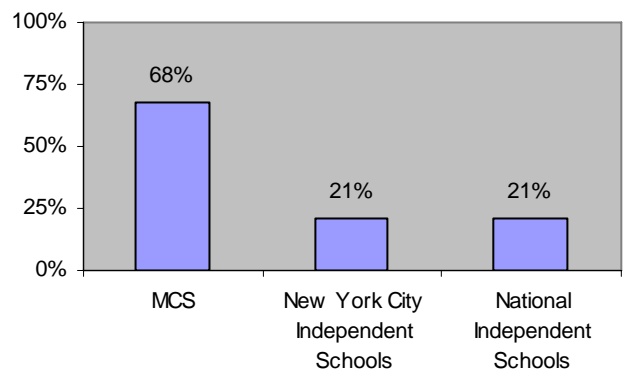

Percent of Students Receiving Financial Aid at MCS, New York City Schools, and Independent Schools Nationally