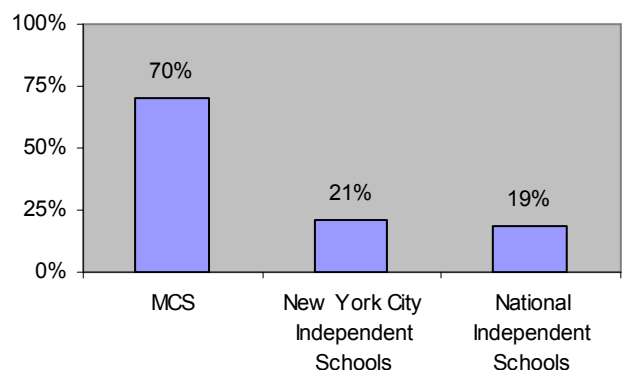

Percent of Students Receiving Financial Aid at MCS, New York City Schools, and Independent Schools Nationally