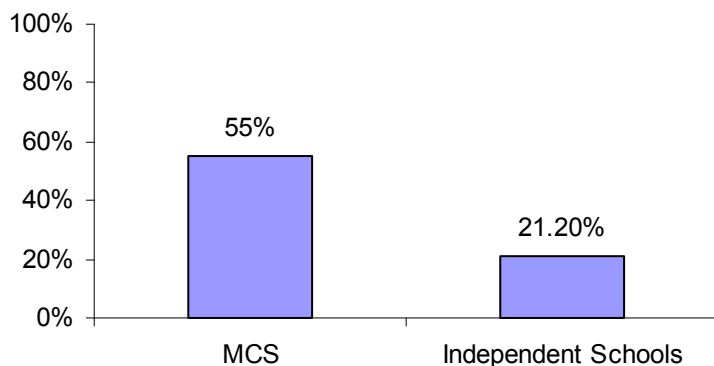

Fact Sheet

The Manhattan Country School Student Body

In 2009-10 MCS has an enrollment of 194 children (95 boys and 99 girls) from 154 families.

**Make-up of the MCS Student Body
2009-10**

24% of MCS students self-identify as multiracial. These students are assigned proportionally to the groupings in the chart to the left.

MCS is committed to enrolling a student body that has no racial or ethnic majority. Economic diversity is ensured through a sliding scale tuition system.

Students of Color Enrolled at MCS and Independent Schools Nationally