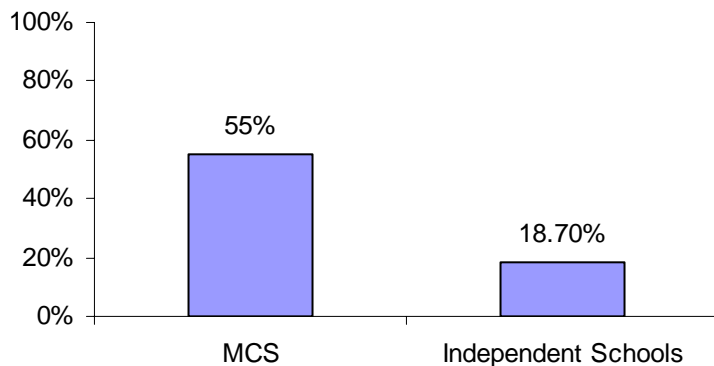

Fact Sheet

The Manhattan Country School Student Body

In 2007-2008 MCS has an enrollment of 197 children (96 boys and 101 girls) from 169 families.

**Make-up of the MCS Student Body
2006-2007**

18% of MCS students self-identify as multiracial. These students are assigned proportionally to the groupings in the chart to the left.

MCS is committed to enrolling a student body that has no racial or ethnic majority. Economic diversity is ensured through a sliding scale tuition system.

Students of Color Enrolled at MCS and Independent Schools Nationally