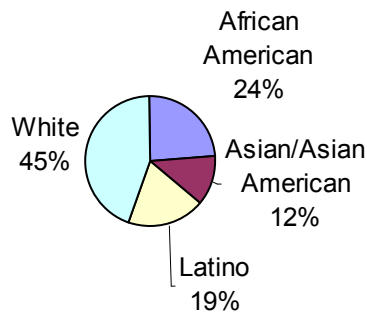

Fact Sheet

The Manhattan Country School Student Body

In 2009-10 MCS has an enrollment of 194 children (95 boys and 99 girls) from 154 families.

**Make-up of the MCS Student Body
2009-10**

24% of MCS students self-identify as multiracial. These students are assigned proportionally to the groupings in the chart to the left.

MCS is committed to enrolling a student body that has no racial or ethnic majority. Economic diversity is ensured through a sliding scale tuition system.

Students of Color Enrolled at MCS and Independent Schools Nationally